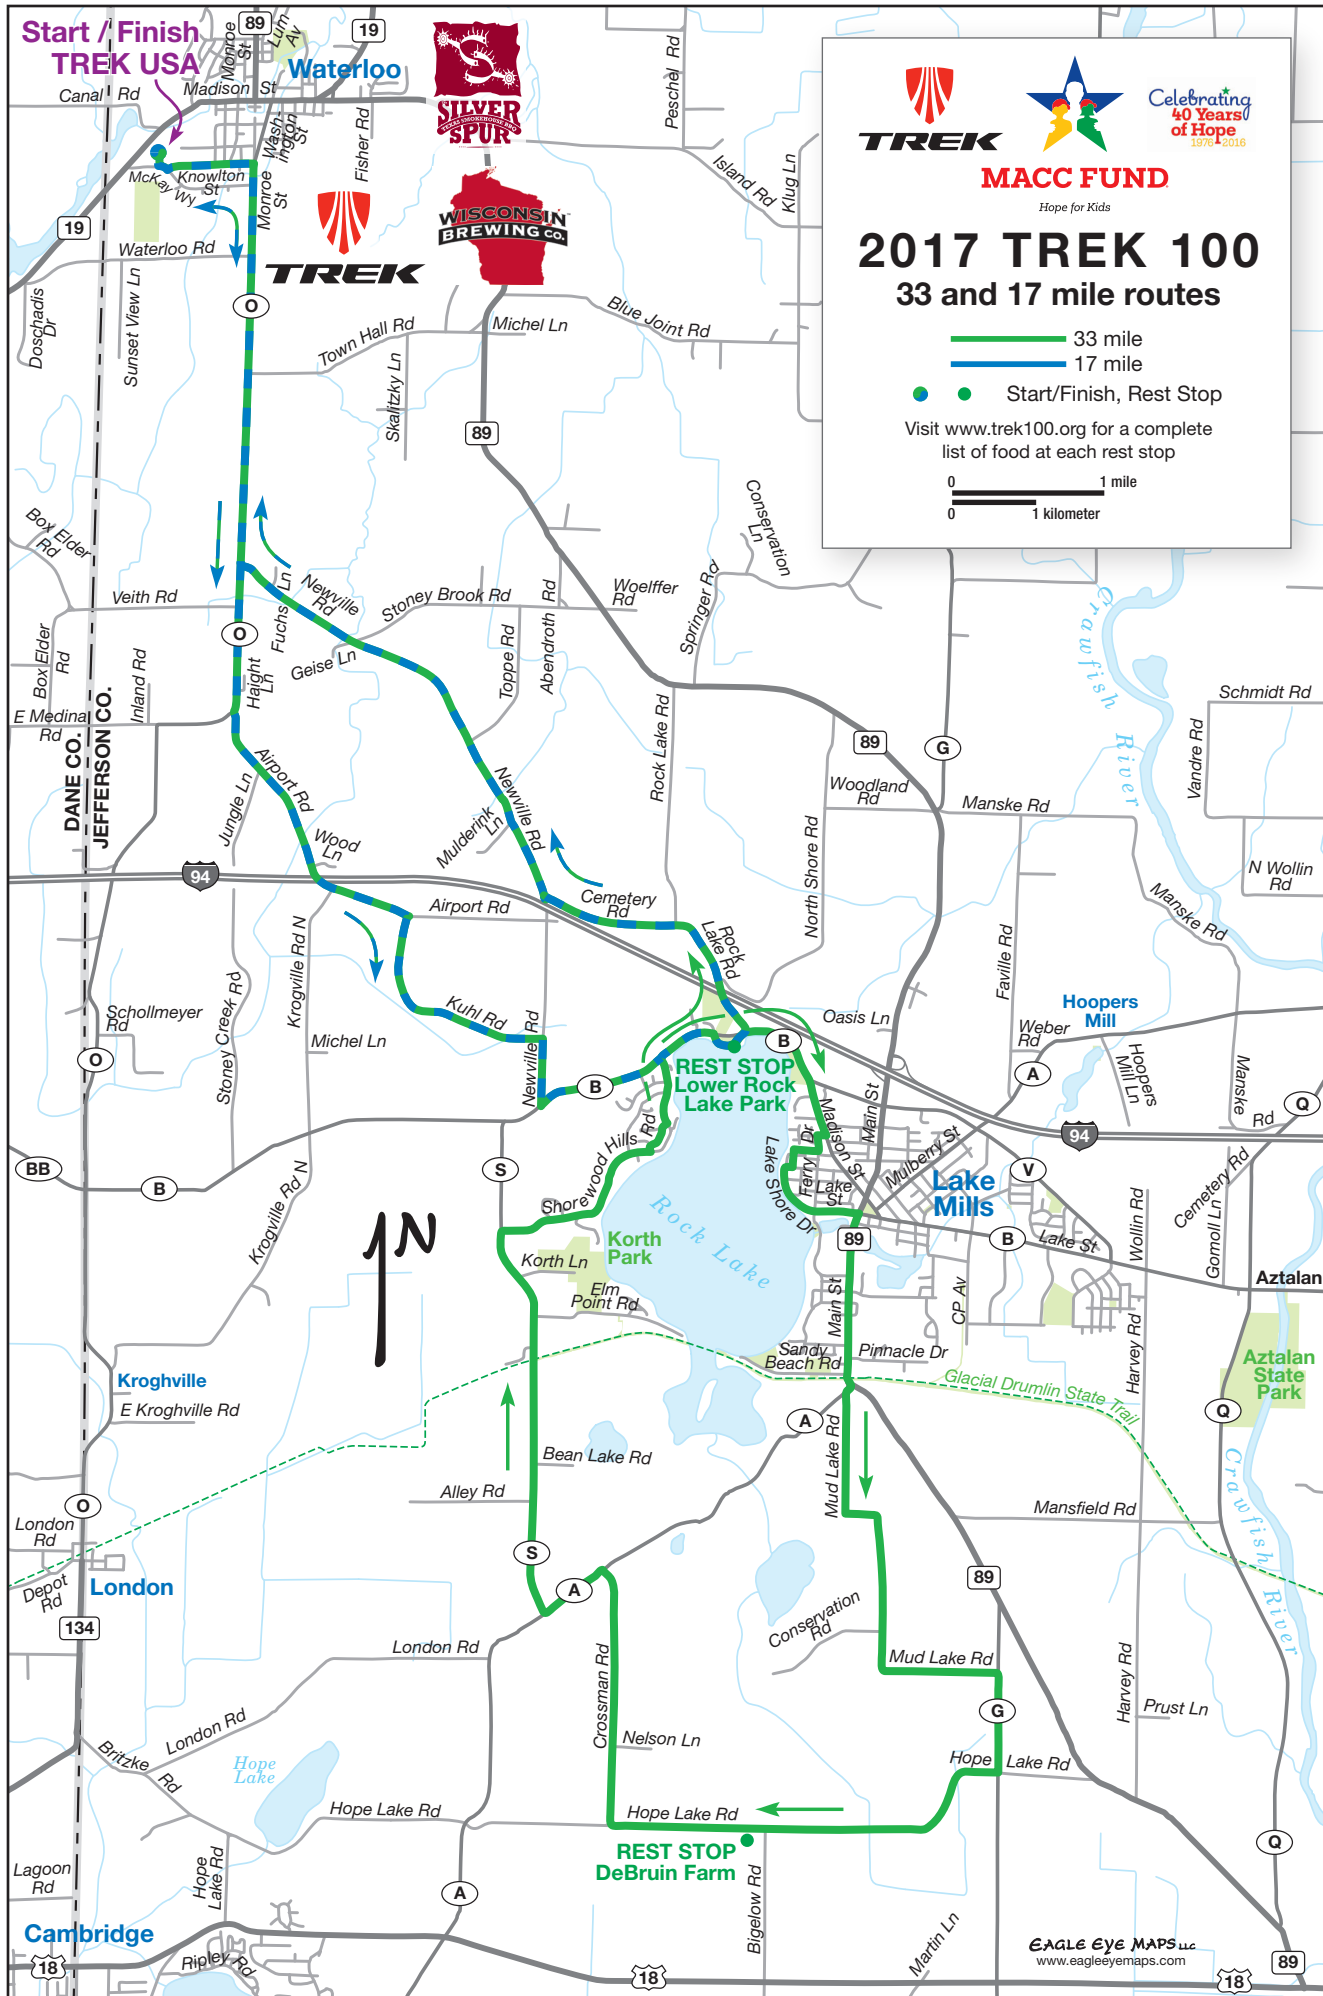

**Start / Finish
TREK USA**

Waterloo

**Celebrating
40 Years
of Hope
1976-2016**

2017 TREK 100

33 and 17 mile routes

33 mile
17 mile

Start/Finish, Rest Stop

Visit www.trek100.org for a complete list of food at each rest stop

EAGLE EYE MAPS LLC
www.eagleeyemaps.com

33 mile 17 mile

33 mile route

#	Go	onto Road/Street	Leg	Total
Start at Trek Bikes, Waterloo				
1	S	McKay Wy	0.1	0.1
2	L	Knowlton St	0.6	0.7
3	R	Cty O	3.5	4.2
4	L	Airport Rd	1.8	6.0
5	L	Kuhl Rd	1.5	7.5
6	R	Newville Rd	0.4	7.9
7	L	Cty B	1.2	9.1
8	Rest Stop	Lower Rock Lake Park	0.2	9.3
9	R	Rock Lake Rd / Cty B, Lake Mills	0.8	10.1
10	R	Prospect St	0.2	10.3
11	L	N Ferry Dr	0.1	10.4
12	R	Margarette St	0.1	10.5
13	L	Griffith St	0.2	10.7
14	R	Fremont St	0.1	10.8
15	L	Lake Shore Dr	0.3	11.1
16	S	Lake Dr	0.2	11.3
17	R	Main St	1.2	12.5
18	S	Mud Lake Rd / Cty A	0.1	12.6
19	S	Mud Lake Rd	2.7	15.3
20	R	Cty G	0.6	15.9
21	R	Hope Lake Rd	1.1	17.0
22	Rest Stop	DeBruin Farm	0.0	17.0
23	L	Hope Lake Rd	1.6	18.6
24	R	Crossman Rd	1.7	20.3
25	L	Cty A	0.4	20.7
26	R	Cty S	2.6	23.3
27	R	Shorewood Hills Rd	1.9	25.2
28	R	Cty B	0.6	25.8
29	Rest Stop	Lower Rock Lake Park	0.2	26.0
30	L	Rock Lake Rd	1.0	27.0
31	S	Cemetery Rd	0.7	27.7
32	R	Newville Rd	3.1	30.8
33	R	Cty O	2.4	33.2
34	L	Knowlton St , Waterloo	0.6	33.8
35	R	McKay Wy	0.1	33.9
Finish Line at Trek Bikes!				

17 mile route

#	Go	onto Road/Street	Leg	Total
Start at Trek Bikes, Waterloo				
1	S	McKay Wy	0.1	0.1
2	L	Knowlton St	0.6	0.7
3	R	Cty O	3.5	4.2
4	L	Airport Rd	1.8	6.0
5	L	Kuhl Rd	1.5	7.5
6	R	Newville Rd	0.4	7.9
7	L	Cty B	1.2	9.1
8	Rest Stop	Lower Rock Lake Park	0.2	9.3
9	L	Rock Lake Rd	1.0	10.3
10	S	Cemetery Rd	0.7	11.0
11	R	Newville Rd	3.1	14.1
12	R	Cty O	2.4	16.5
13	L	Knowlton St, Waterloo	0.6	17.1
14	R	McKay Wy	0.1	17.2
Finish Line at Trek Bikes!				