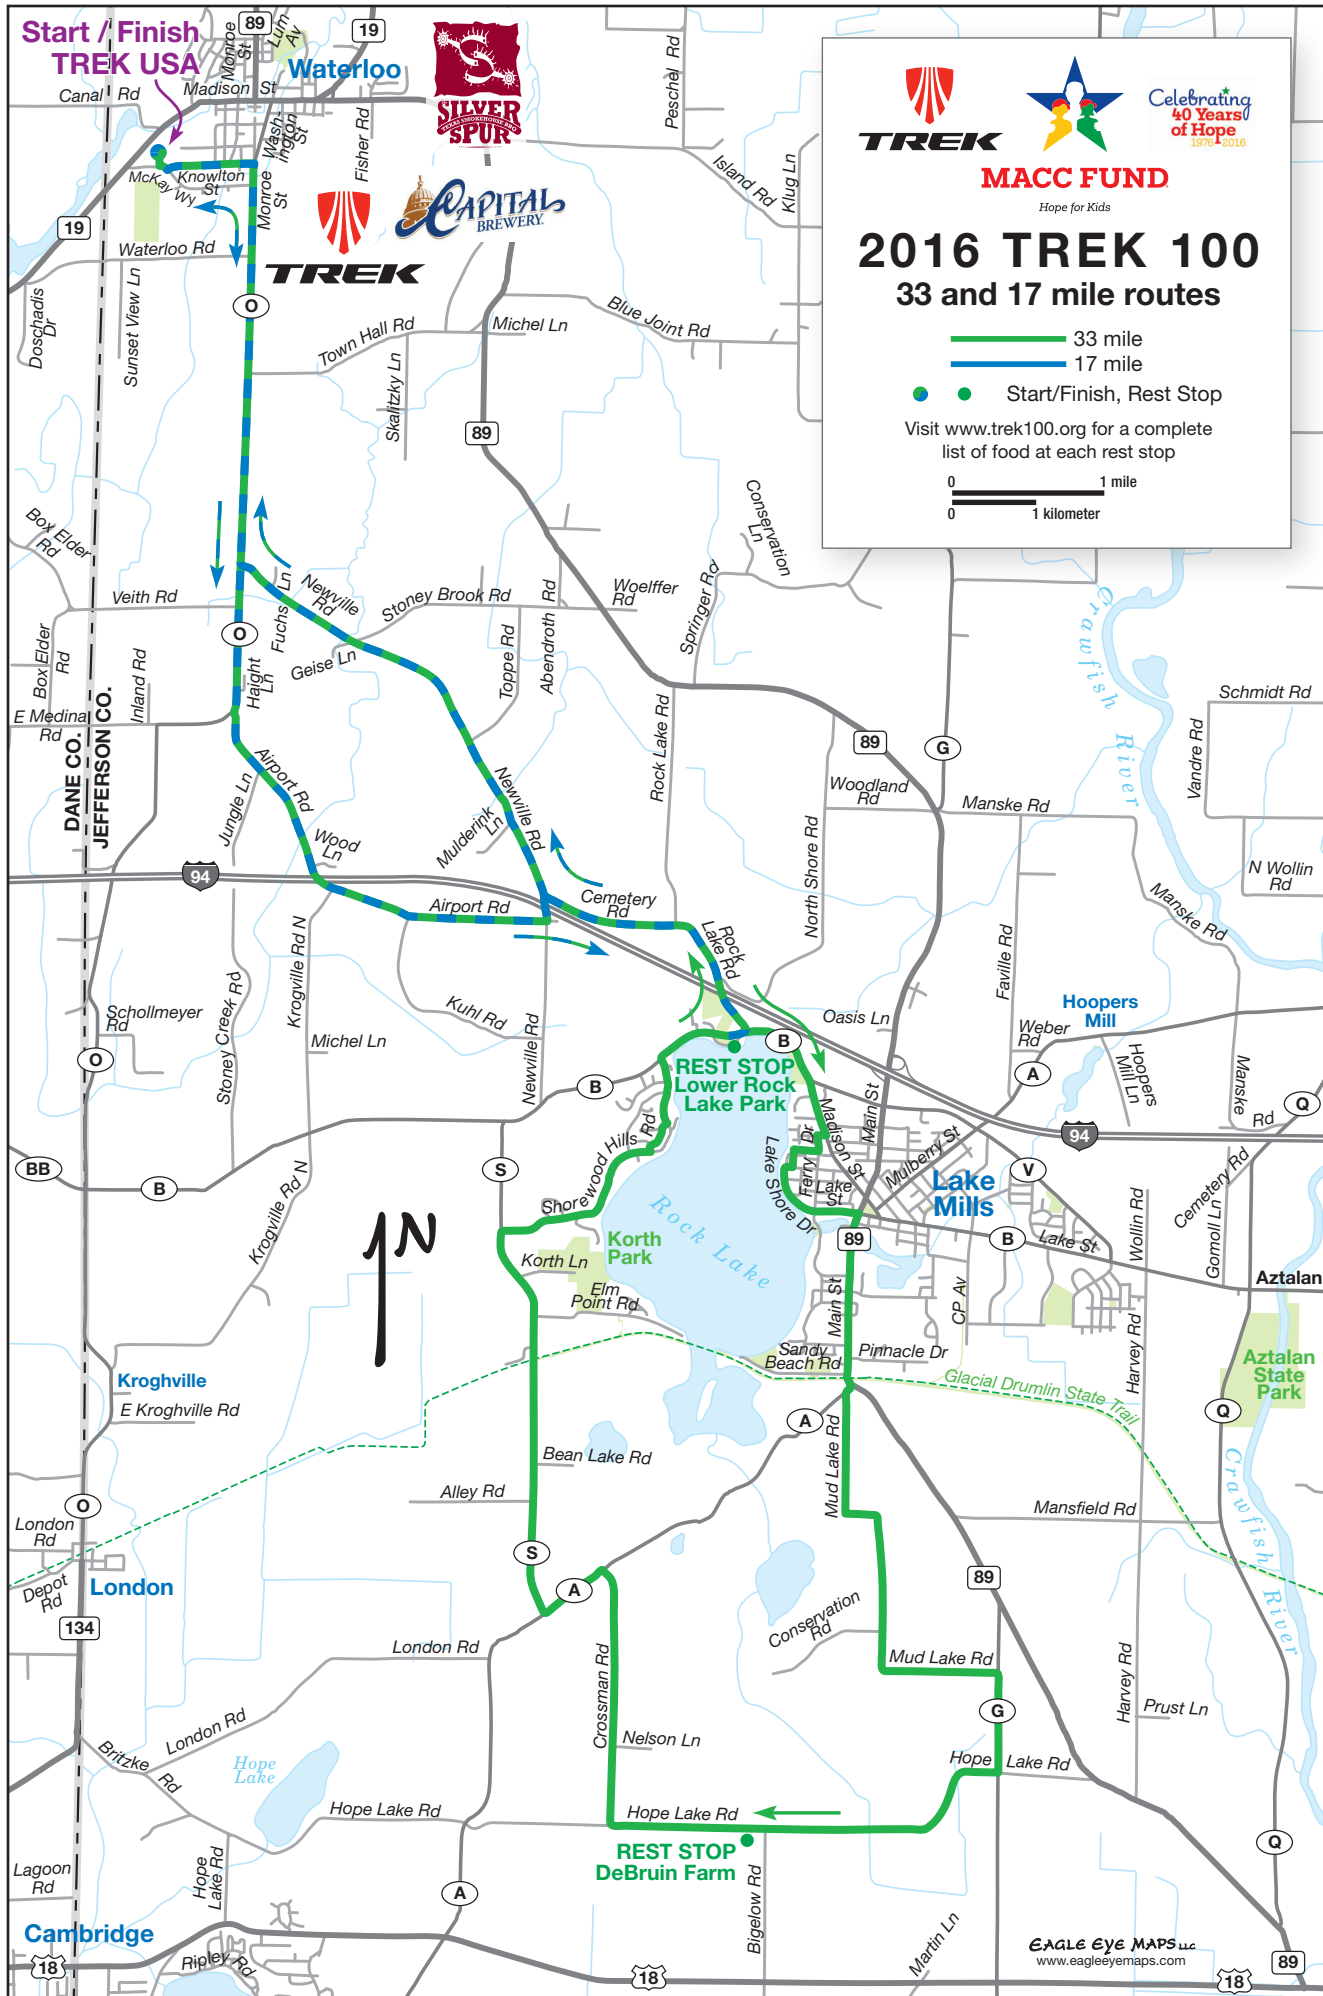

Start / Finish
TREK USA

2016 TREK 100

33 and 17 mile routes

- 33 mile
- 17 mile
- ● Start/Finish, Rest Stop

Visit www.trek100.org for a complete list of food at each rest stop

In the event of an emergency: Call 911

33 mile route

#	Go	onto Road/Street	Leg	Total
Start at Trek Bikes, Waterloo				
1	S	McKay Wy	0.1	0.1
2	L	Knowlton St	0.6	0.7
3	R	Cty O	3.5	4.2
4	L	Airport Rd	2.7	6.9
5	L	Newville Rd	0.2	7.1
6	R	Cemetery Rd	0.7	7.8
7	S	Rock Lake Rd	1.0	8.8
8	R	Cty B	0.1	8.9
9	Rest Stop	Lower Rock Lake Park	0.0	8.9
10	R	Rock Lake Rd / Cty B, Lake Mills	0.8	9.7
11	R	Prospect St	0.2	9.9
12	L	N Ferry Dr	0.1	10.0
13	R	Margarette St	0.1	10.1
14	L	Griffith St	0.2	10.3
15	R	Fremont St	0.1	10.4
16	L	Lake Shore Dr	0.3	10.7
17	S	Lake Dr	0.2	10.9
18	R	Main St	1.2	12.1
19	S	Mud Lake Rd / Cty A	0.1	12.2
20	S	Mud Lake Rd	2.7	14.9
21	R	Cty G	0.6	15.5
22	R	Hope Lake Rd	1.1	16.6
23	Rest Stop	DeBruin Farm	0.0	16.6
24	L	Hope Lake Rd	1.6	18.2
25	R	Crossman Rd	1.7	19.9
26	L	Cty A	0.4	20.3
27	R	Cty S	2.6	22.9
28	R	Shorewood Hills Rd	1.9	24.8
29	R	Cty B	0.6	25.4
30	Rest Stop	Lower Rock Lake Park	0.0	25.4
31	L	Rock Lake Rd	1.0	26.4
32	S	Cemetery Rd	0.7	27.1
33	R	Newville Rd	3.1	30.2
34	R	Cty O	2.4	32.6
35	L	Knowlton St , Waterloo	0.6	33.2
36	R	McKay Wy	0.1	33.3
Finish Line at Trek Bikes!				

17 mile route

#	Go	onto Road/Street	Leg	Total
Start at Trek Bikes, Waterloo				
1	S	McKay Wy	0.1	0.1
2	L	Knowlton St	0.6	0.7
3	R	Cty O	3.5	4.2
4	L	Airport Rd	2.7	6.9
5	L	Newville Rd	0.2	7.1
6	R	Cemetery Rd	0.7	7.8
7	S	Rock Lake Rd	1.0	8.8
8	R	Cty B	0.1	8.9
9	Rest Stop	Lower Rock Lake Park	0.2	9.1
10	L	Rock Lake Rd	1.0	10.1
11	S	Cemetery Rd	0.7	10.8
12	R	Newville Rd	3.1	13.9
13	R	Cty O	2.4	16.3
14	L	Knowlton St, Waterloo	0.6	16.9
15	R	McKay Wy	0.1	17.0
Finish Line at Trek Bikes!				